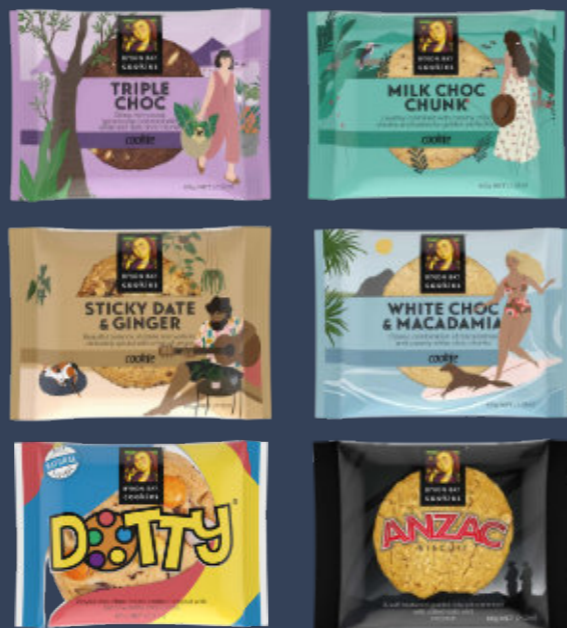

Chai Matcha
Spiced Chai
Vanilla Chai
White Drinking Chocolate
1 kg

**NAKED
SAUCES**

Chocolate
Salty Caramel
White Chocolate
Wild Strawberry
1 ltr

**NAKED
SAUCE
PUMP**

**NAKED
POWDERS**

Matcha - 500 gms
Spiced Chai - 1 kg
Drinking Chocolate - 1 kg
Beetroot - 250 gms

**NAKED
SYRUP
PUMP**

**NAKED
SYRUPS**

Chai
Caramel
Vanilla
Sugar
Hazelnut
1 ltr

BYRON BAY COOKIES

SINGLE WRAPPED - 12 PACK

- Anzac
- Dotty
- Granola Blueberry & Chia
- Milk Choc Chunk
- Sticky Date & Ginger
- Triple Choc Fudge
- White Choc Macadamia

SINGLE WRAPPED

GLUTEN FREE - 12 PACK

- Dotty
- Maple & Pecan (Vegan)
- Sticky Date & Ginger
- Triple Choc Fudge
- White Choc Macadamia

CAFE COOKIES

2 x 6 Packs

- Dotty
- Granola Blueberry & Chia
- Milk Choc Chunk
- Sticky Date & Ginger
- Triple Choc Fudge
- White Choc Macadamia

BYRON BAY
COOKIE DISPLAY JAR
AND TAGS

PROTEIN BALLS

- CHOC CHIP COOKIE DOUGH
- ALMOND BUTTER
- PEANUT BUTTER
- PEANUT BUTTER & JELLY
- SALTED CARAMEL

40 gms
15 Pack

MARZ SLICE

Raw | Gluten Free
18 Pack

SNICKERS SLICE